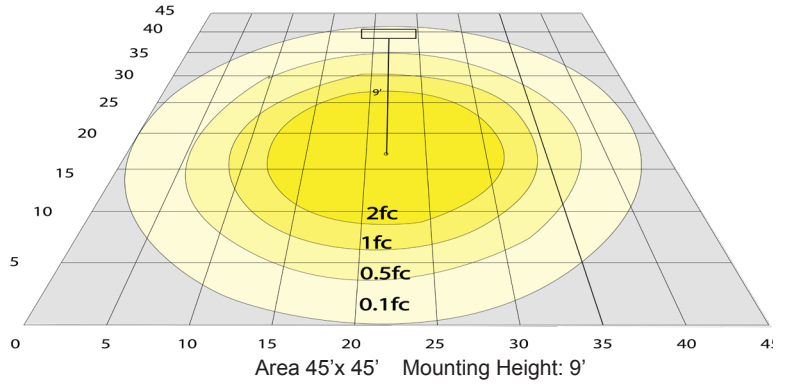

Lighting:

- Dimming: 0-10V Dimmable
- Optics: White Translucent Acrylic
- Total Lumens: 1900LM
- Color Temperatures: 3000K/ 4000K/ 5000K
- Color Rendering Index: CRI ≥ 90
- Rated life: 50,000 Hrs
- Beam Angle: 110°

WG-Z9-Z9-Z2Z

Photometrics: RSLC8-BF

BUG Rating: B1-U2-G1

Other Views:

Side View

Front View

Back View

Performance Table: RSLC8-BF