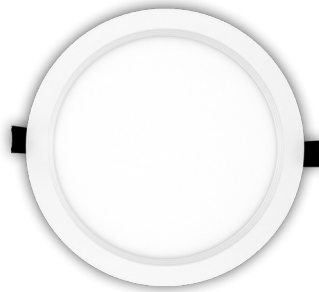

Selection:

This is a 8" LED Commercial Slim Recessed Regressed Baffle Lights which are Ideal for New as Well as Old Residential and Commercial Constructions.

Features

- Optics: White Translucent Acrylic
- Die-Cast Aluminum With Powder Coat Finish
- Junction Box Included With Fixture
- 7-Year Warranty

Lighting:

- Dimming: 0-10V Dimmable
- Optics: White Translucent Acrylic
- Total Lumens: 1900LM
- Color Temperatures: 3000K/ 4000K/ 5000K
- Color Rendering Index: CRI ≥ 90
- Rated life: 50,000 Hrs
- Beam Angle: 110°

WG-Z9-Z9-Z2Z

Photometrics: RSLC8-BF

BUG Rating: B1-U2-G1

Other Views:

Side View

Front View

Back View

Performance Table: RSLC8-BF