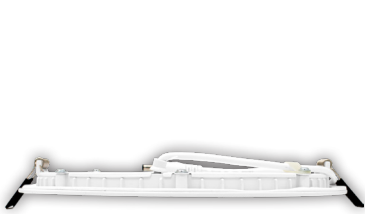

Other Views:

Side View