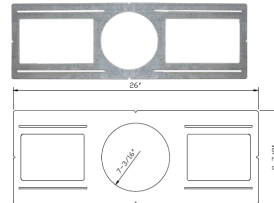

ACCESSORIES:

RSL8-RI
26" x 9 7/8"