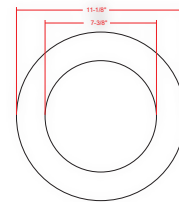

RSL8-GR
11 1/8"

Example:

1. RSLC8-24W-BF-30K
2. RSLC8-24W-BF-30K
   RSL-BF-EXT-6IN

(FOR RSLC8 24W 3000K FIXTURE 120-277V)

(FOR RSLC8 24W 3000K FIXTURE 120-277V)
(RSL-BF 6in DC EXTENSION CORD)