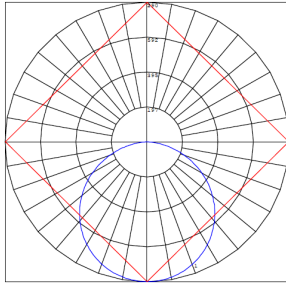

WG-Z9-Z9-Z2Z

Photometrics: RSLC8-BF

BUG Rating: B1-U2-G1

Other Views:

Side View

Front View

Back View

Performance Table: RSLC8-BF