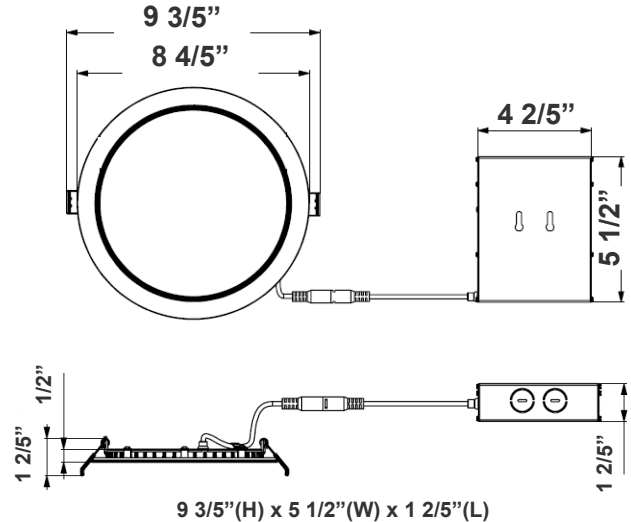

Selection:

This is a 8" LED Commercial Slim Recessed Regressed Baffle Lights which are Ideal for New as Well as Old Residential and Commercial Constructions.

Features

- Optics: White Translucent Acrylic
- Die-Cast Aluminum With Powder Coat Finish
- Junction Box Included With Fixture
- 7-Year Warranty

Technical Specifications

Electrical:

- Voltage: 120-277V
- Wattage: 24W
- Power Factor: >0.9
- Efficacy: 79 LPW

Mechanical:

- Die-Cast Aluminum With White Powder Coat Finish
- Junction Box Included With Fixture
- Junction Box thickness: 1-3/8"
- Cut-out Hole Diameter: 8-3/8"
- 24" DC cord from driver box to fixture
- Operating Temperature: -4°F to 104°F
- Recessed Mounting
- 5-Year Warranty
- Suitable for Wet location

Lighting:

- Dimming: 0-10V Dimmable
- Optics: White Translucent Acrylic
- Total Lumens: 1900LM
- Color Temperatures: 3000K/ 4000K/ 5000K
- Color Rendering Index: CRI ≥ 90
- Rated life: 50,000 Hrs
- Beam Angle: 110°

Applications:

- New as well as Old Residential
- Commercial Constructions